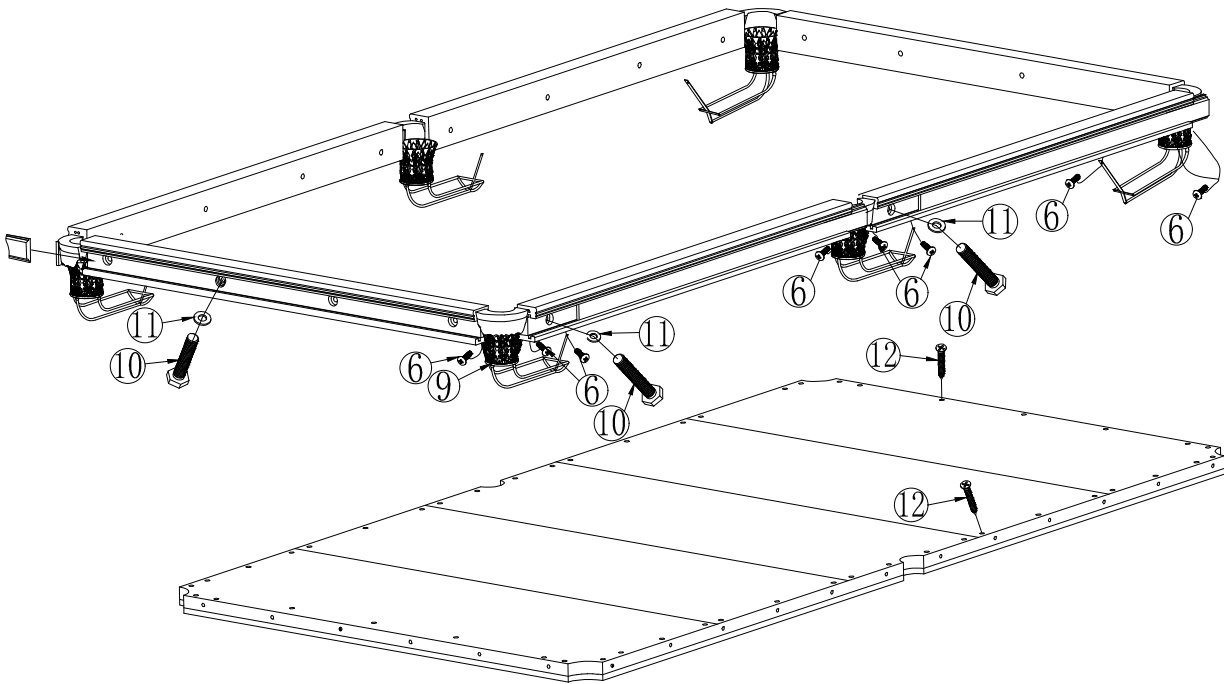

9' -10' Prince Snooker Table Assembling Instruction

⑭	Cover plate			10	⑦	Complete bolt		12. 6x255	10
⑬	brass hook			2set	⑥	Large flat head screw		M6x20	18
⑫	screw		5x50	42	⑤	bolt		M8x30	4
⑪	washer		∅35-∅11x3	24	④	SD-011 bracket accessories		30x2	4
⑩	bolt		9. 2x100	24	③	SD-014 long bracket			2
⑨	Snooker Pocket Assembly		4+2	1set	②	SD-013 short bracket			2
⑧	washer		∅35-∅14x3	10	①	screw		4x25	22
Number	Appellation	Description	Measurement (mm)	Pieces	Number	Appellation	Description	Measurement (mm)	Pieces