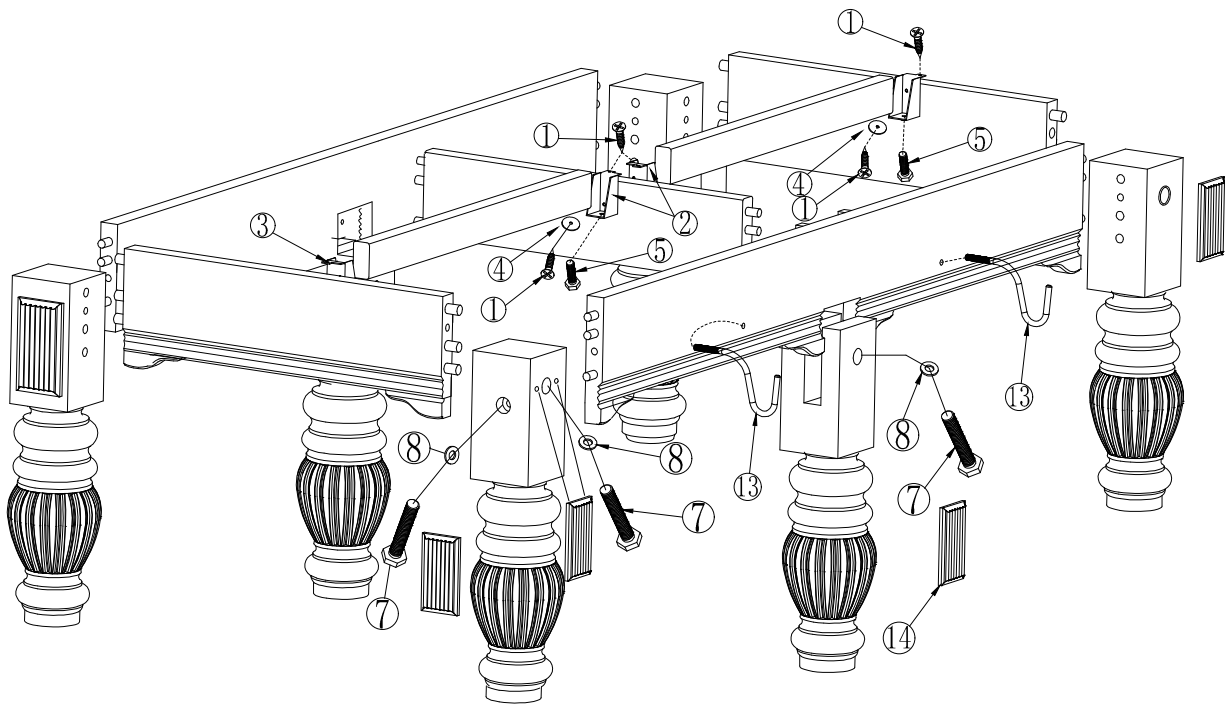

9' -10' Prince Snooker Table Assembling Instruction

⑭	Cover plate			10	⑦	Complete bolt		12. 6x255	10
⑬	brass hook			2set	⑥	Large flat head screw		M6x20	18
⑫	screw		5x50	42	⑤	bolt		M8x30	4
⑪	washer		∅35-∅11x3	24	④	SD-011 bracket accessories		30x2	4
⑩	bolt		9. 2x100	24	③	SD-014 long bracket			2
⑨	Snooker Pocket Assembly		4+2	1set	②	SD-013 short bracket			2
⑧	washer		∅35-∅14x3	10	①	screw		4x25	22
Number	Appellation	Description	Measurement (mm)	Pieces	Number	Appellation	Description	Measurement (mm)	Pieces